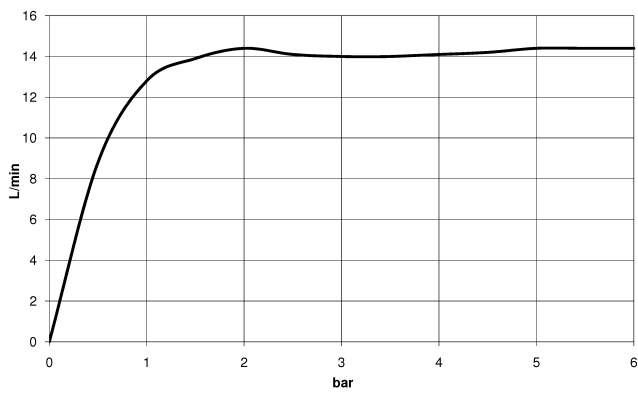

28 545 977

- 435mm projection
- rain shower Ø 200 mm
- PURE RAIN, max. flow rate 14 l/min (at 3 bar)
- Function from: 8 l/min
- rosette Ø 55 mm
- 1/2" connection
- with anti-scale system

	Chrome	28 545 977-00
	brushed chrome	28 545 977-93
	Brushed Platinum	28 545 977-06
	Platinum	28 545 977-08
	Durabress (23kt Gold)	28 545 977-09
	Brushed Durabress (23kt Gold)	28 545 977-28
	Brushed Dark Platinum	28 545 977-99

**Recommended miscellaneous**

- Concealed wall elbow -** 35 085 970 90
- max. recess depth 163 mm
  - min. recess depth 90 mm

28 545 977

**Flow rate chart**

**Certificates**

DVGW\_DW- LGA\_38654.  
6517DN0118.